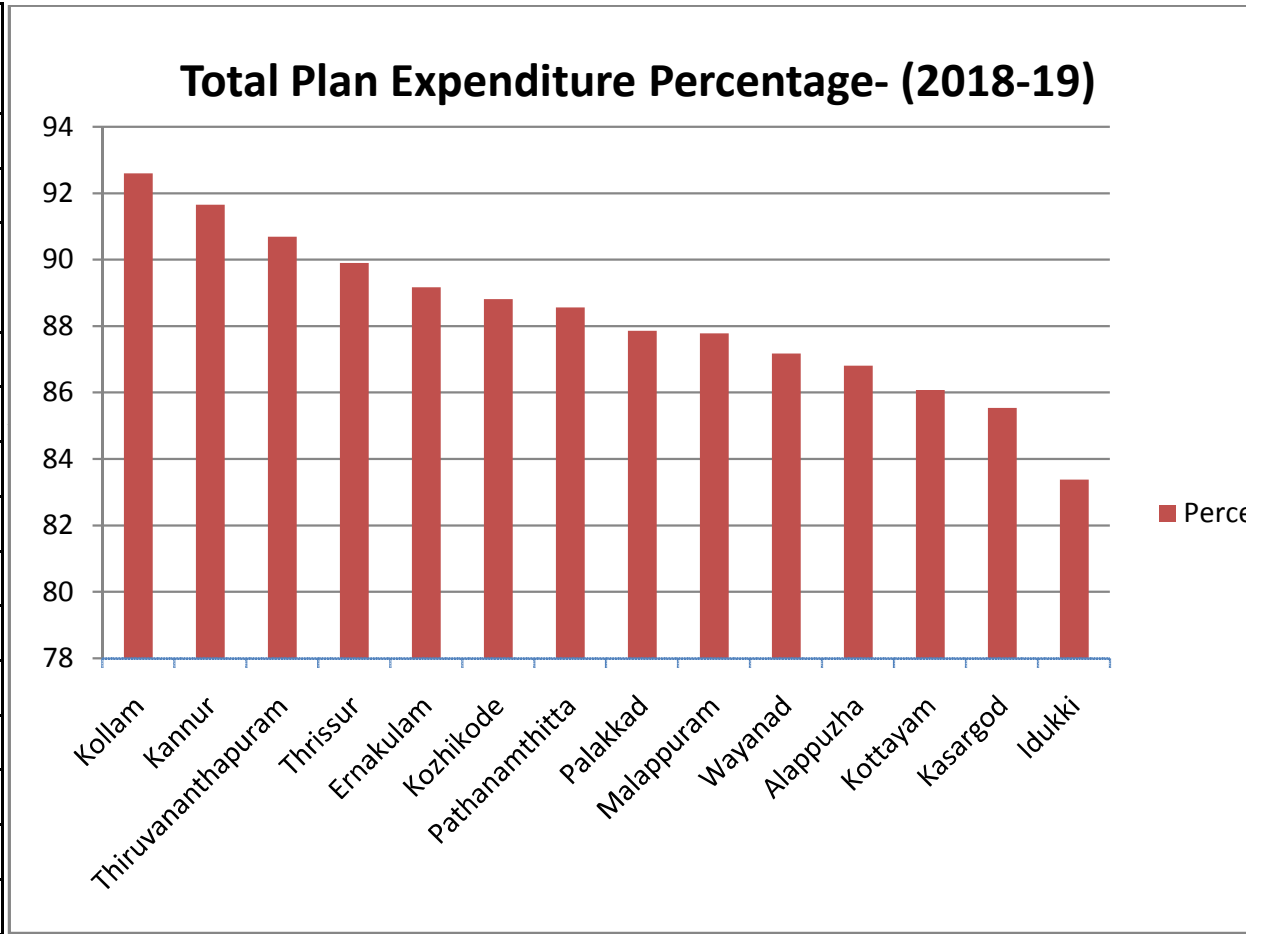

District	Percentage
Kollam	92.6
Kannur	91.66
Thiruvananthapuram	90.69
Thrissur	89.9
Ernakulam	89.17
Kozhikode	88.81
Pathanamthitta	88.56
Palakkad	87.86
Malappuram	87.78
Wayanad	87.18
Alappuzha	86.81
Kottayam	86.08
Kasargod	85.54
Idukki	83.38